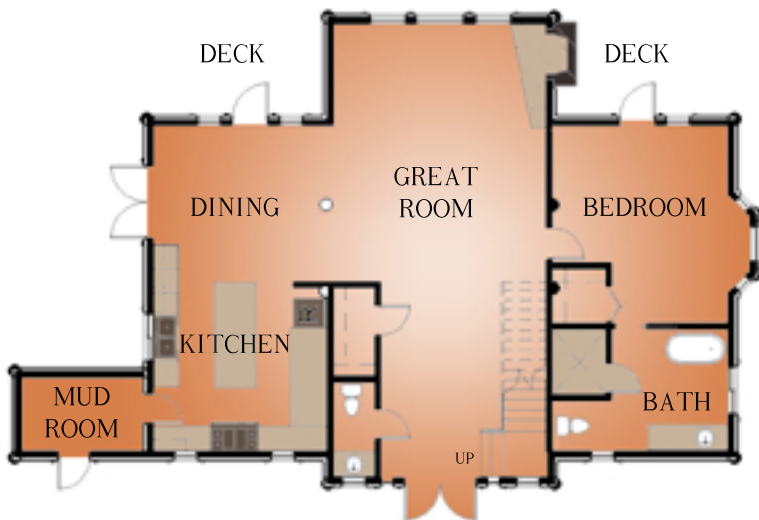

• 11440 Chandler Blvd. #800 • North Hollywood, CA 91601 • 818•824•4030 •

LANG CREEK
LOG HOMES

www.langcreek.com

MOUNTAIN RANCH

FIRST FLOOR

3080 SF

LOFT FLOOR